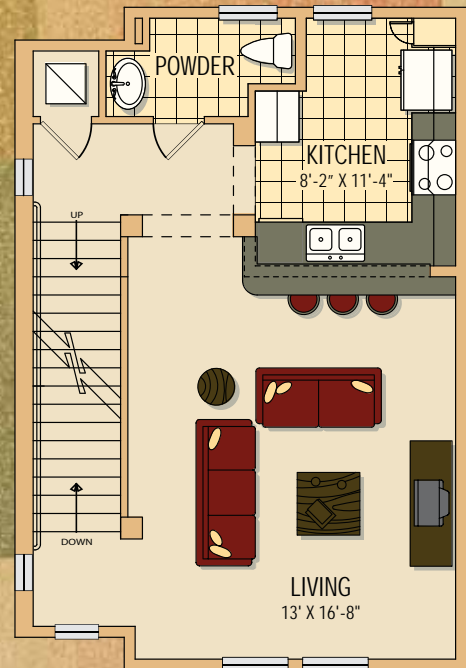

Village Homes: The Eclectic

1 bedroom • 1.5 baths

A/C space (Main Level) – 706 sq. ft.

A/C space (Upper Level) – 555 sq. ft.

Total – 1,261 sq. ft.

Exclusive Sales
and Marketing by

**DETACHED GARAGE INCLUDED*

ALL DIMENSIONS ARE APPROXIMATE AND MAY VARY DUE TO THE UNIQUENESS OF THE BUILDING AND UNIT TYPE. THE DEVELOPER RESERVES THE RIGHT TO ALTER AND/OR IMPROVE THE PRODUCT AT ANY TIME. SOME PLANS MAY VARY IN SQUARE FOOTAGE. PLEASE REFER TO THE CONDOMINIUM DOCUMENTS PROVIDED WITH PURCHASE FOR ACTUAL SQUARE FOOT MEASUREMENTS.