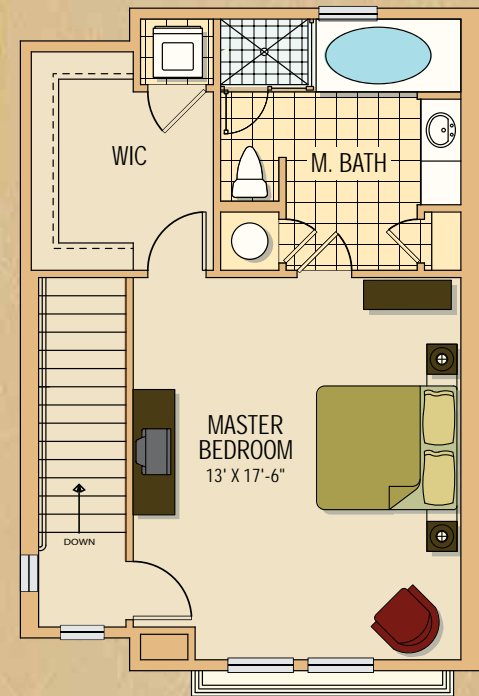

Village Homes: The Eclectic

1 bedroom • 1.5 baths

A/C space (Main Level) – 706 sq. ft.

A/C space (Upper Level) – 555 sq. ft.

Total – 1,261 sq. ft.

Exclusive Sales
and Marketing by

**DETACHED GARAGE INCLUDED*